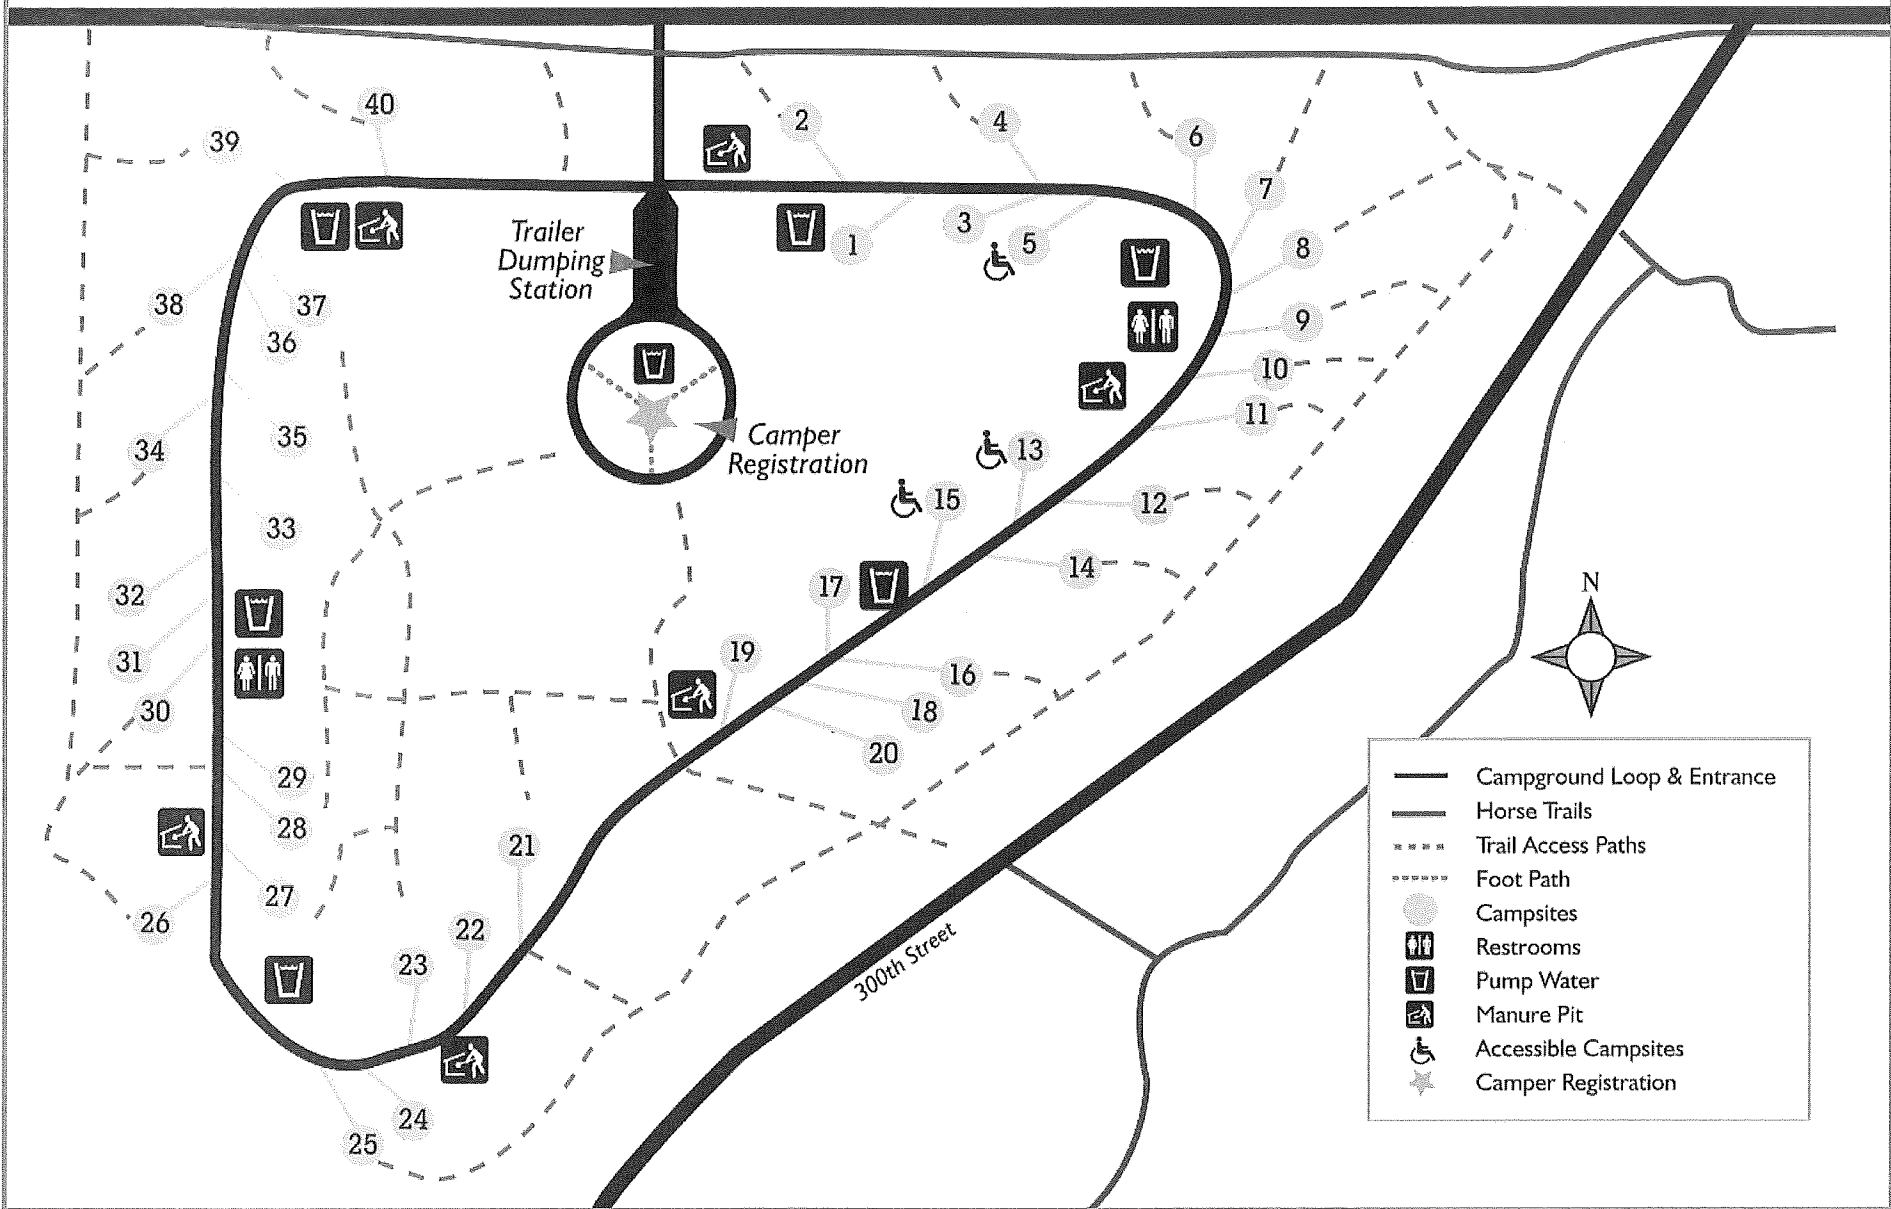

Trade River Horse Campground Map

Evergreen Ave.

- Campground Loop & Entrance
- Horse Trails
- Trail Access Paths
- Foot Path
- Campsites
- ☺ Restrooms
- ⚙ Pump Water
- 🗑 Manure Pit
- ♿ Accessible Campsites
- ★ Camper Registration